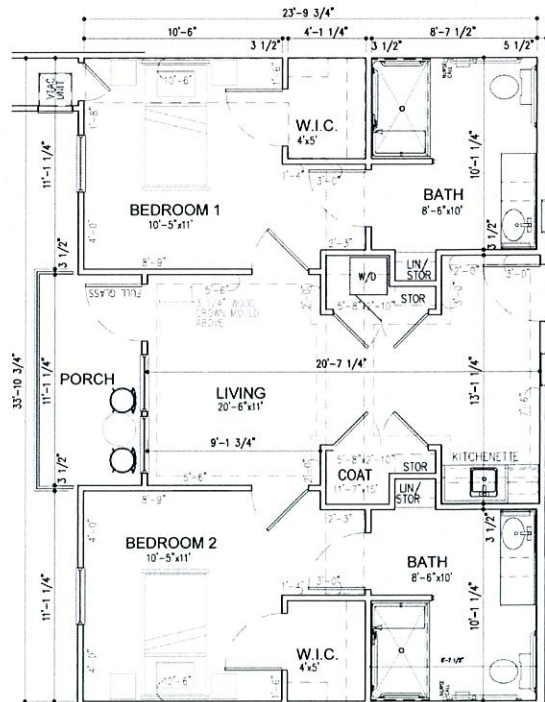

Assisted Living

One Bedroom
432 sq. ft.

Deluxe One Bedroom
502 sq. ft.

Two Bedroom
667 sq. ft.

Two Bedroom, Two Bath
777 sq. ft.