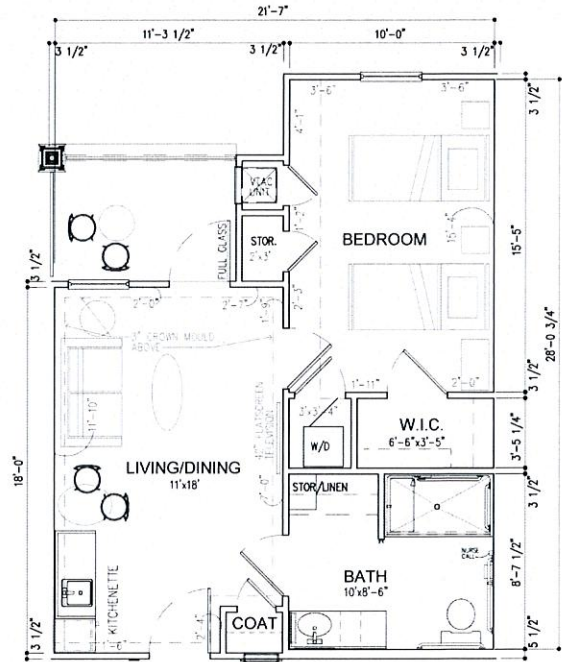

Assisted Living

One Bedroom
432 sq. ft.

Deluxe One Bedroom
502 sq. ft.

Two Bedroom
667 sq. ft.

Two Bedroom, Two Bath
777 sq. ft.