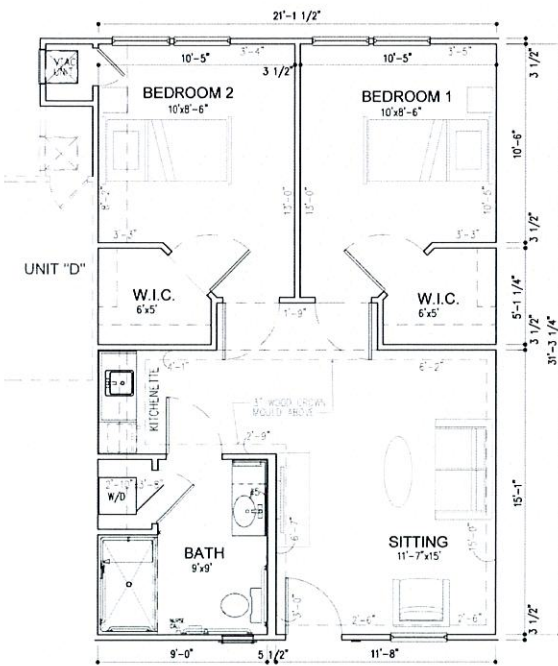

Assisted Living

One Bedroom
432 sq. ft.

Deluxe One Bedroom
502 sq. ft.

Two Bedroom
667 sq. ft.

Two Bedroom, Two Bath
777 sq. ft.