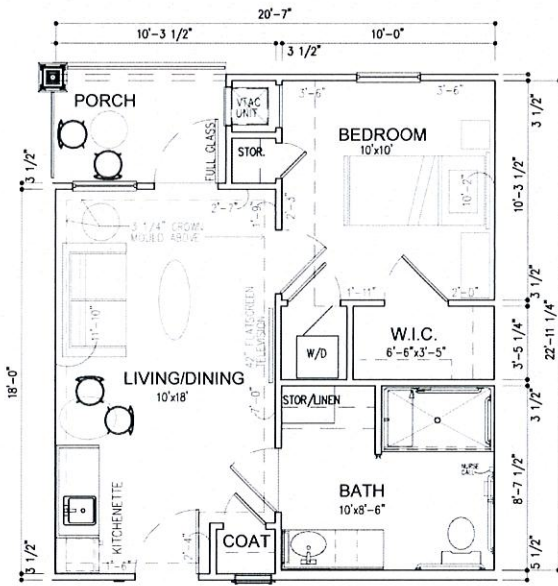

Assisted Living

One Bedroom
432 sq. ft.

Deluxe One Bedroom
502 sq. ft.

Two Bedroom
667 sq. ft.

Two Bedroom, Two Bath
777 sq. ft.